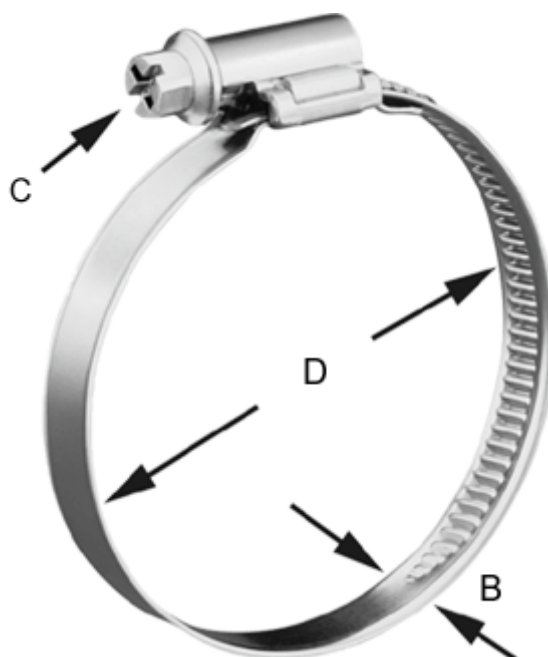

Article number: 021366702026

Description: Worm Drive Hose Clip  
TORRO 20-32/12 C7 W2

## Measures

---

C (screw type) = C7 - 7mm

Diameter D = 20-32

Width B = 12.0